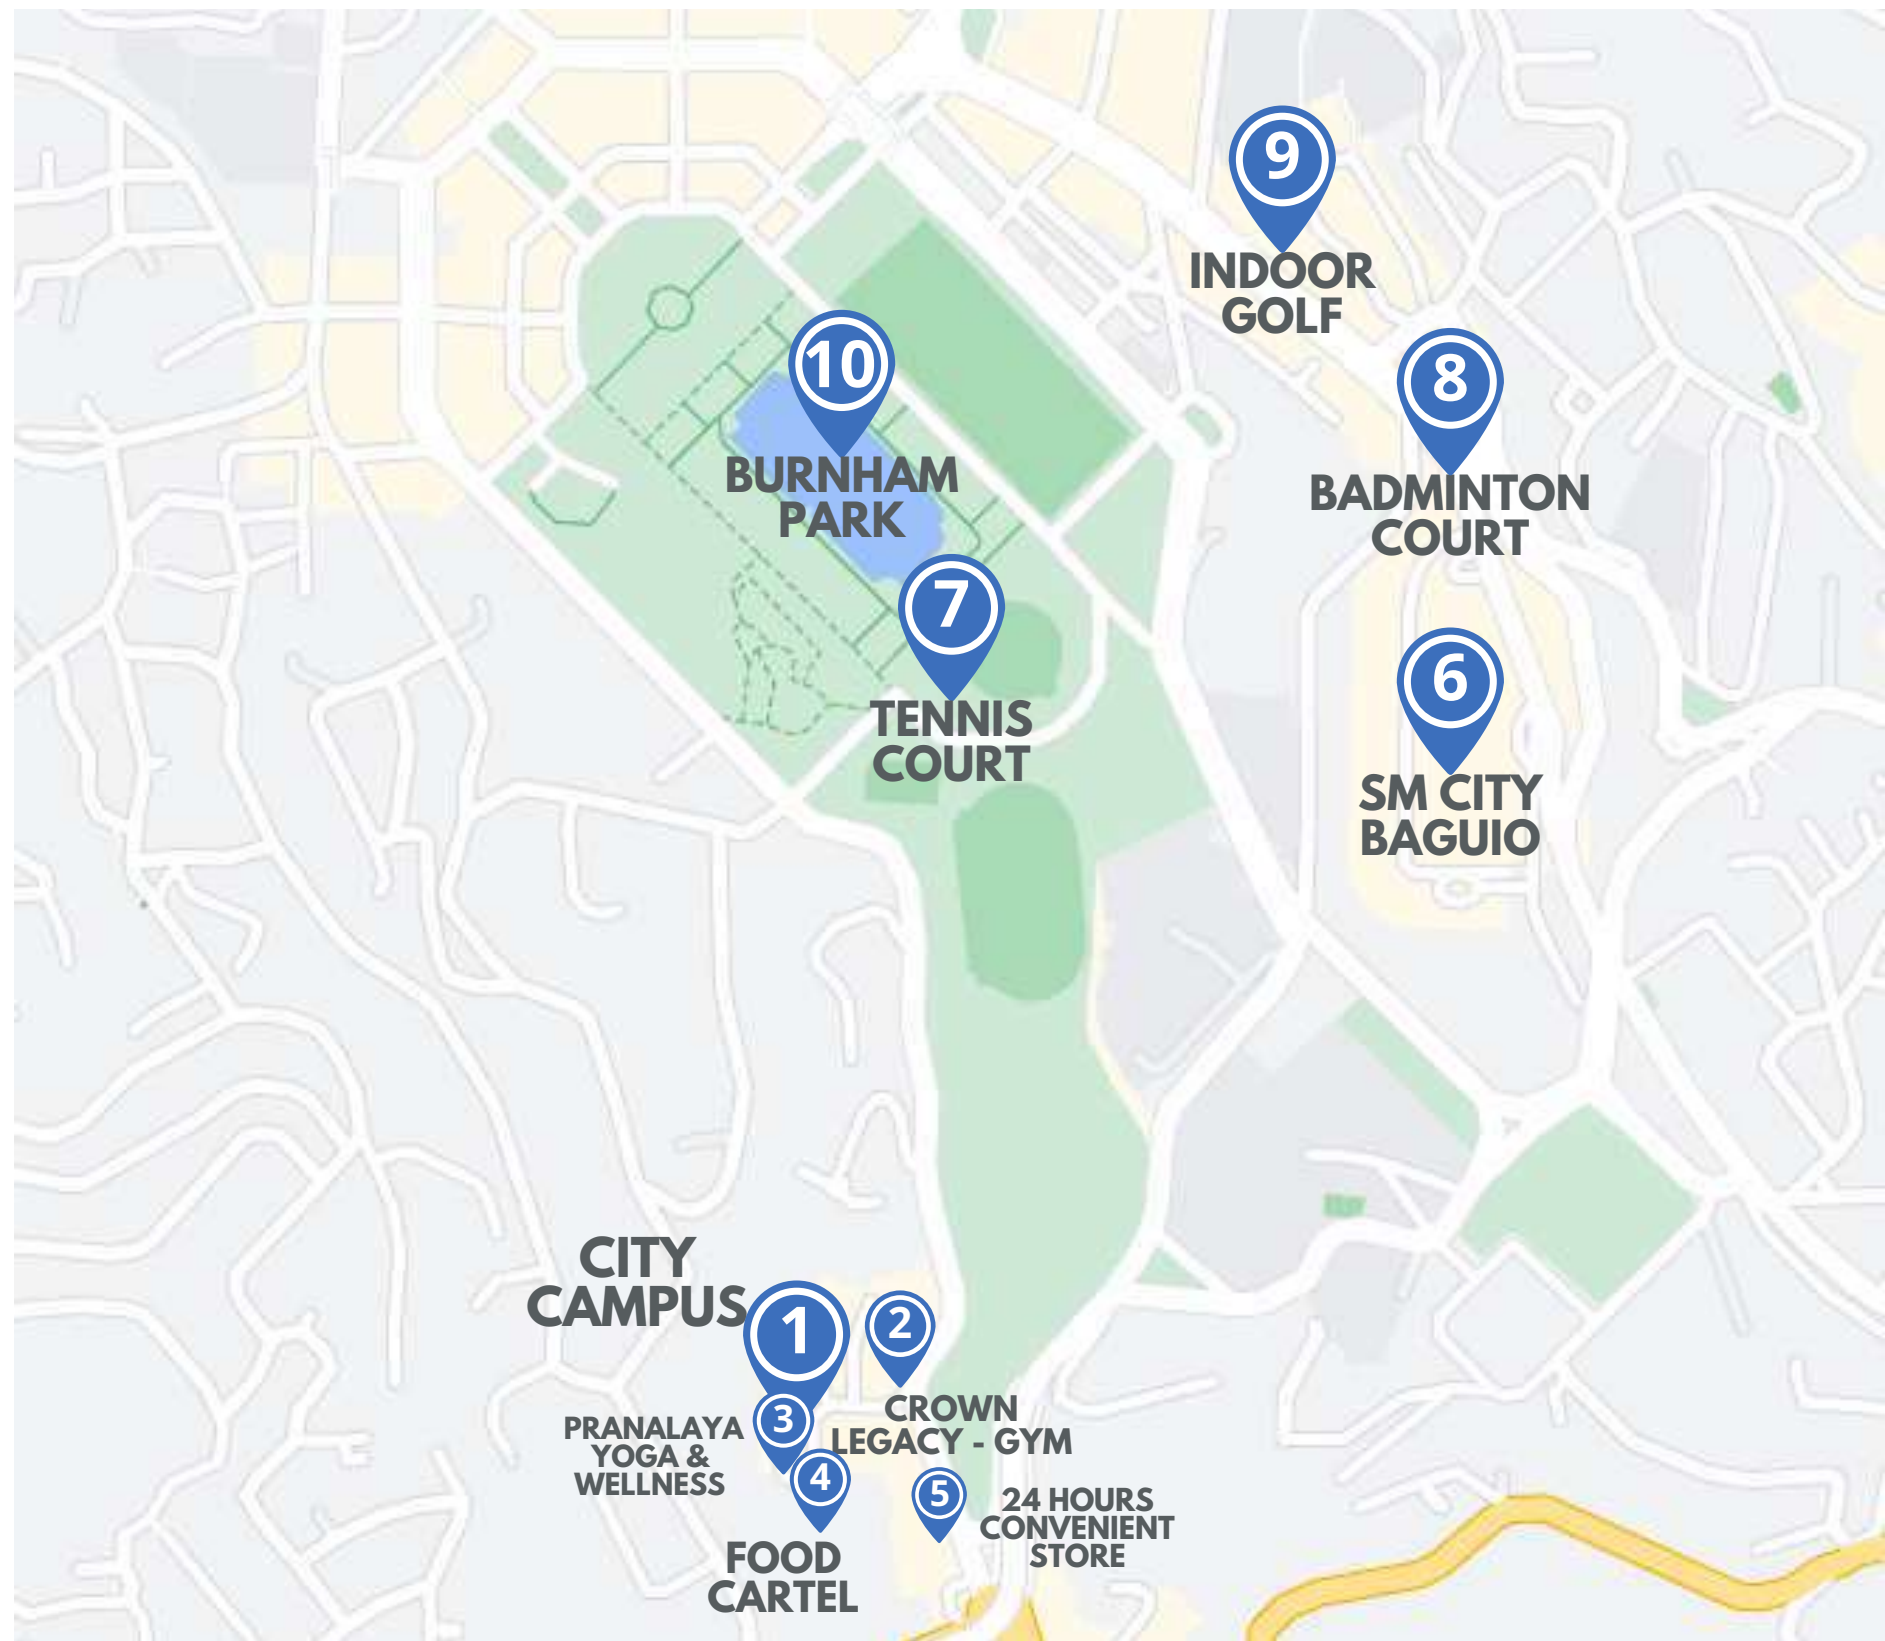

1. 匹配申請人所需的高質量工作
2. 保證最低工資 (21.38澳元) 或更高工資
3. 保證平均月薪 (約4,000澳元)

CITY CAMPUS MAP

APIBECI INTERNATIONAL LANGUAGE ACADEMY

1. CITY CAMPUS

Location: 48 Zone Vill, G. Montinola Subd.

Facebook: APIBECI International Language Academy

2. Crown Legacy Gym

Location: CH2W+C77, Baguio General Hospital Driveway

3. Pranalaya Yoga & Wellness

Location: 1 Montinola Loop, Montinola Subdivision, Baguio

4. The Food Cartel

Location: 46 Montinola, Subdivision, Baguio, 2600 Benguet

5. 24 hours Convenient Store

Location: EDY Building, 144 Kidad Rd, Burnham - Legarda Barangay

6. SM City Baguio

Location: SM City Baguio Luneta Hill, Upper Session Rd, Baguio

Website: smsupermalls.com

7. Tennis Court

Location: CH5W+C2P, Baguio, Benguet

8. Badminton Court

Location: Post Office Loop, Baguio, 2600 Benguet

9. Indoor Golf

Location: CH6X+Q9H, Session Rd, Baguio, Benguet

10. Burnham Park

Location: Jose Abad Santos Dr, Baguio, 2600 Benguet